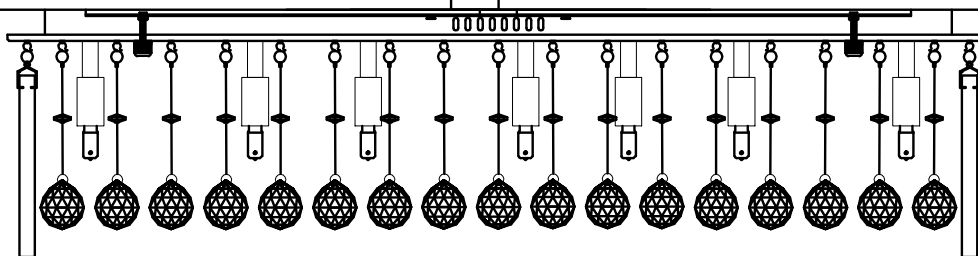

1

2

3

4

5

6

A	133PCS
B	112PCS

NOTE:

- 1: This lighting only can be used indoor .
- 2: Do not switch on before Assembling.
- 3: If you want change bulb, please switch off, and after the bulb is cold.

REF: BL10204