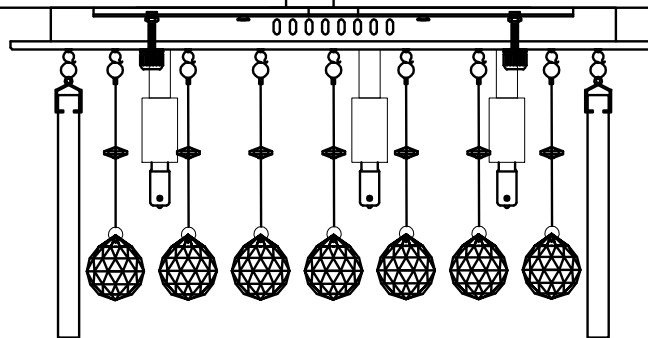

1

2

3

4

5

6

A	144PCS
B	104PCS

NOTE:

- 1: This lighting only can be used indoor .
- 2: Do not switch on before Assembling.
- 3: If you want change bulb, please switch off, and after the bulb is cold.

REF: BL10202