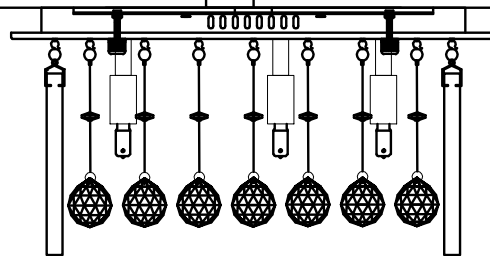

1

2

3

4

5

6

A	49PCS
B	64PCS

NOTE:

- 1: This lighting only can be used indoor .
- 2: Do not switch on before Assembling.
- 3: If you want change bulb, please switch off, and after the bulb is cold.

REF: BL10201