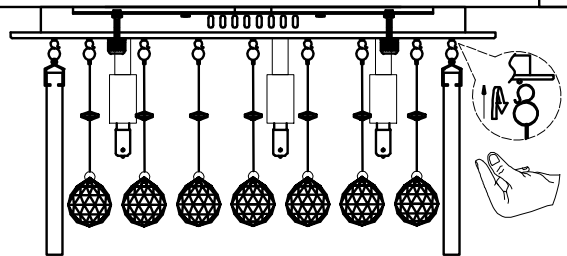

1

2

3

4

5

6

A	49PCS
B	64PCS

NOTE:

- 1: This lighting only can be used indoor .
- 2: Do not switch on before Assembling.
- 3: If you want change bulb, please switch off, and after the bulb is cold.

REF: BL10201